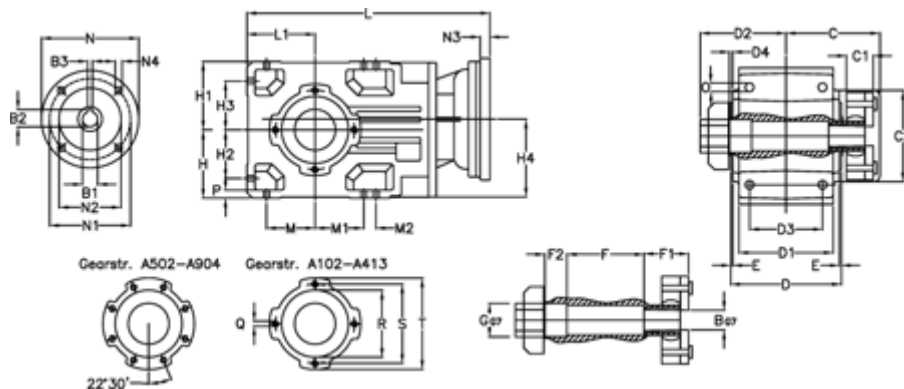

Article number: 29600100966240
 Description: Bevel helical gearbox
 A102QF30-9,6-P100B5

Measures

B = 30	D1 = 95	F2 = 36	L = 312.0	N3 = -
B1 = 28	D2 = 90	G = 32	L1 = 70	N4 = M12x16
B2 = 31.3	D3 = 75	GA = 14,5 NM	M = 50.0	O = 9.5
B3 = 8	d4 = 4.5	H = 70	M1 = 50.0	P = 9
C = 101.5	Description = A102QF-xx-P100 B5	H1 = 70	M2 = -	Q = M8x12
C1 = 29	E = 3.0	H2 = 50.0	N = 250	R = 80
C2 = 83.0	F = 77.5	H3 = 50.0	N1 = 215	S = 100
D = 117	F1 = 36.0	H4 = 83.0	N2 = 180	T = 120